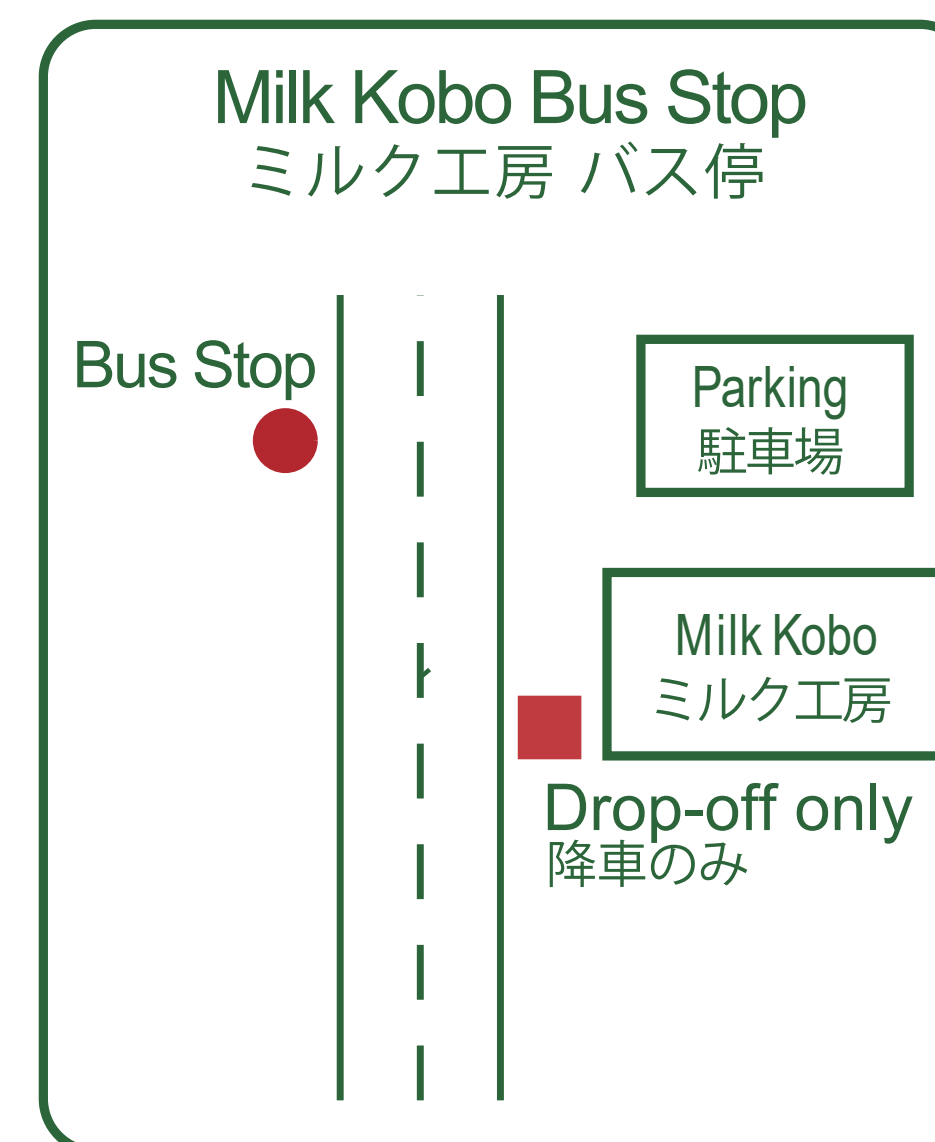

- Please queue in the lobby by the main doors. The bus departure cannot be delayed for any reason.
- Schedule is subject to change. Please check times in the lobby for updated schedule information.
- Please note the bus does not stop at points marked with an asterisk (*) above.
- Please note that the Welcome Center is the only boarding/alighting point in the Hirafu area.
- To board the bus, please present your room key or boarding pass to the driver.
- Seat numbers are limited. Thank you for your cooperation in sharing your seat.

- 定刻どおり発車いたしますので、ロビーの正面玄関横に並んでお待ちください。
- バススケジュールは変更の可能性がございます。最新情報を事前にホテルまでご確認ください。
- 上記 * 印にはバスは止まりませんのでご注意ください。
- ヒラフエリアでの乗車 / 下車はウェルカムセンターのみとなります
- 乗車時にルームキーまたは乗車券をドライバーにご提示ください。
- 座席には限りがございますので、満席の場合はご了承ください。