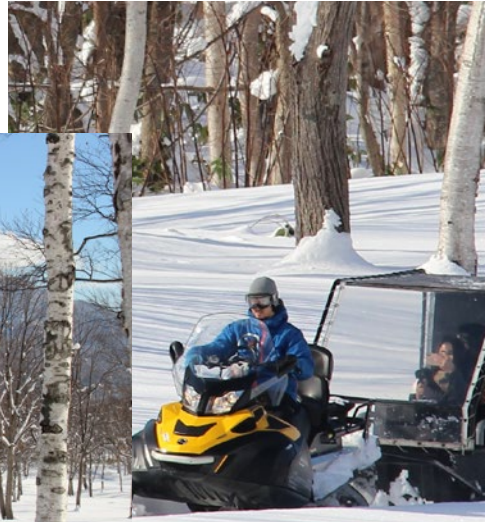

JUMBO SNOW SLEDDING TOUR

Have fun on a custom designed snowmobile sled for an experience that captures the magic of Japan's snow-covered paradise. The Jumbo Snow Sledding Tour is a family-friendly activity that offers an unforgettable experience and is perfect for those who want to enjoy the snow in a fun and leisurely way.

COURSE	TYPE	RATES
30 mins	Adults	¥6,500
30 mins	Age 3-12 years	¥ 4,500

For reservations and enquiries please contact:

☎ 0136-43-2882 (On the day or before the tour)

☎ 090-6216-3193 (After the opening of the tour)

Reception hours: 9:30am - 2:00pm (Until 3:00pm if there are reservations).

Tour hours: 10:00am - 3:30pm (Available until 3:30pm through reservations).