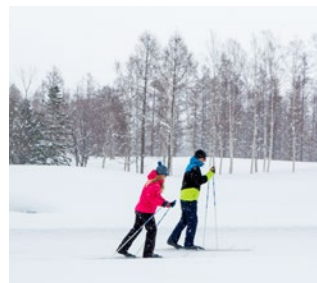

CROSS-COUNTRY SKI COURSE

A fun way to explore the gentle countryside by gliding through quiet valleys and forests, cross-country skiing uses longer, thinner and lighter skis to follow grooved trails.

SKIS & POLES

1 DAY	2 DAYS	3 DAYS	4 DAYS	5 DAYS	6 DAYS	7 DAYS
¥5,300	¥9,200	¥13,200	¥17,200	¥21,200	¥25,200	¥29,200

SKI BOOTS & POLES

1 DAY	2 DAYS	3 DAYS	4 DAYS	5 DAYS	6 DAYS	7 DAYS
¥7,000	¥12,700	¥18,500	¥24,300	¥30,100	¥35,900	¥41,700

TOUR

DURATION	START	END	1 - 4 PERSON(S)
4 Hours	10:00am / 1:30pm	12:00pm / 3:30pm	¥60,000
Morning - 2.5 Hours	9:30am	12:00pm	¥42,000
Afternoon - 2 Hours	1:30pm	3:30pm	¥35,000

Advance reservation is not available, please proceed to rental counter for rental.
Rental counter is situated in Niseko Gondola Station near Hilton Niseko Village.